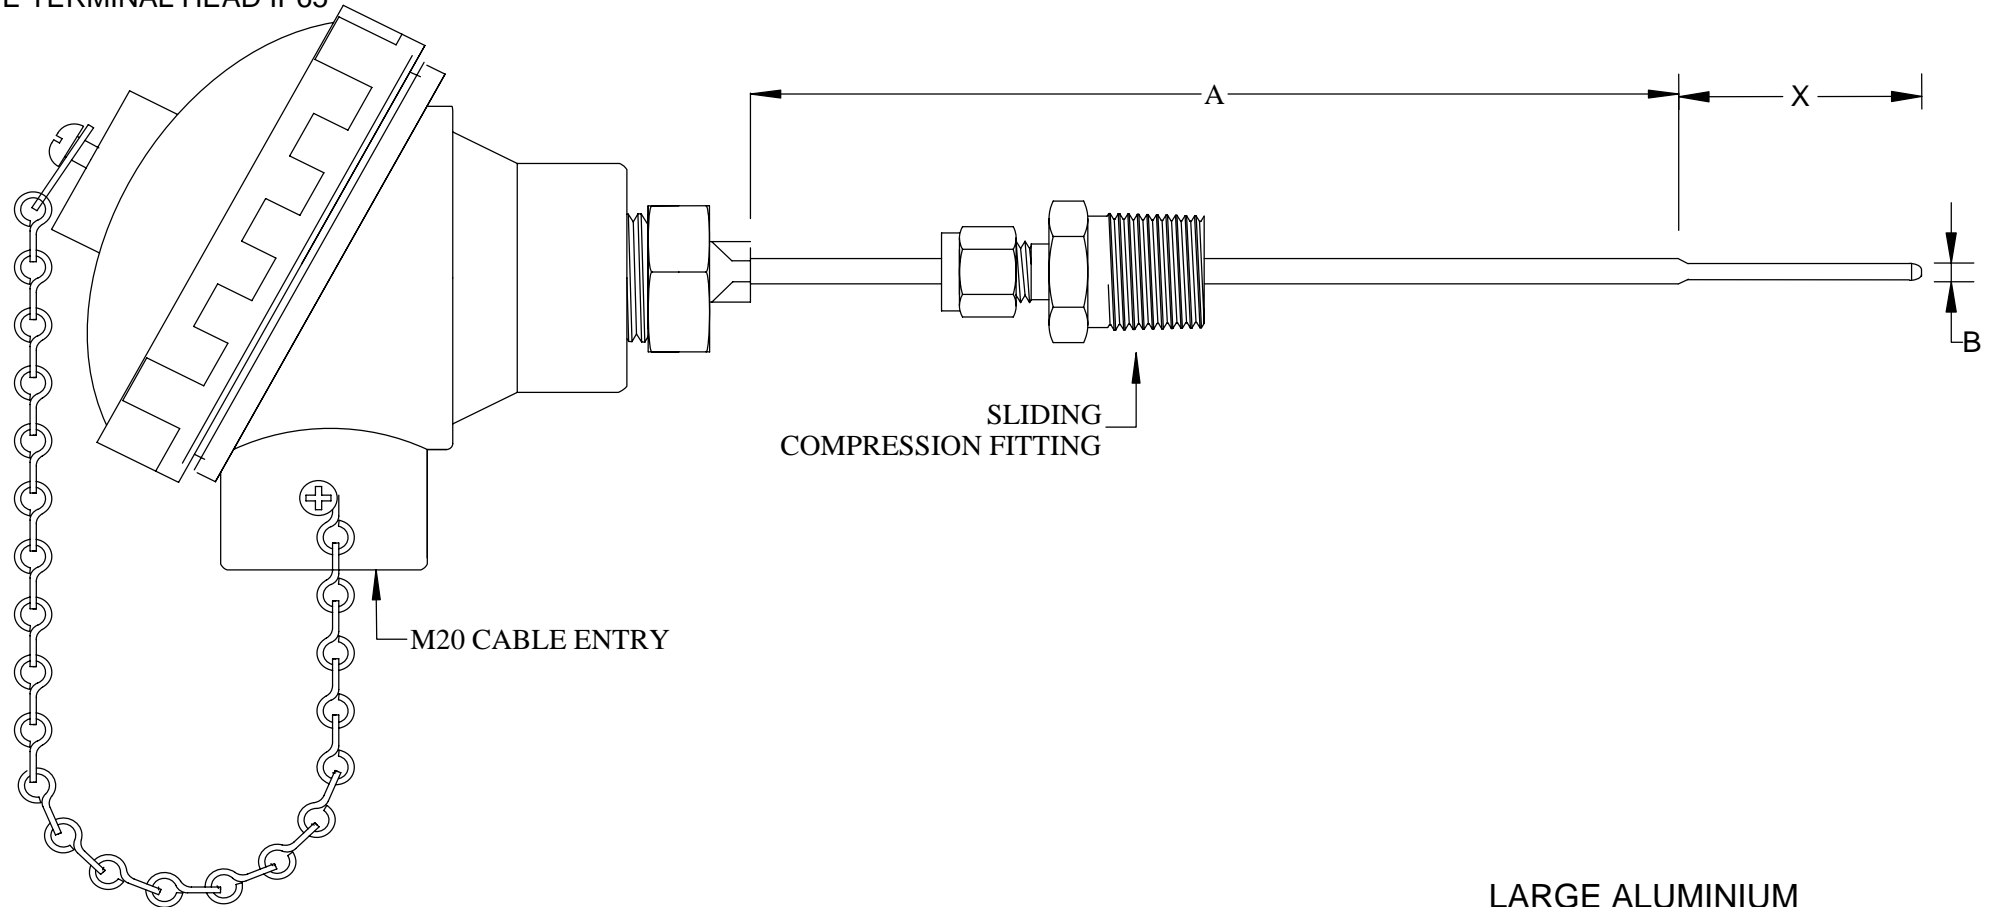

LARGE TERMINAL HEAD IP65

OPTION - Ex ia  
Compliance with ANSI AS/NZS 60079. 11.2006 Explosive Atmospheres,  
Intrinsic safety Ex ia (1047 RTD & TC)

- TYPE K THERMOCOUPLE
- TYPE J THERMOCOUPLE
- TYPE T THERMOCOUPLE
- TYPE N THERMOCOUPLE
- 3 WIRE RTD PT100
- 4 WIRE RTD PT100

**LARGE ALUMINIUM  
TERMINAL HEAD IP65  
C\W SLIDING  
COMPRESSION FITTING**

**TEMPERATURE CONTROLS PTY LTD** Certificate No: QEC 14412  
ISO 9001:2008

**CONDITIONS**

THIS DRAWING IS OUR EXCLUSIVE PROPERTY AND MUST NOT BE COPIED OR HANDED TO ANY OTHER PARTIES WITH OUT WRITTEN PERMISSION. IT SHALL BE RETURNED UPON REQUEST

TITLE

SIZE : A4	DATE : 24/07/12	DWG NO : SD 010/ STEP
SCALE : NTS	DRAWING BY R.B	REV : 00